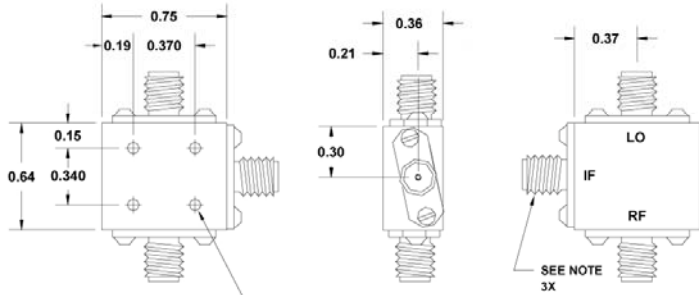

MX SERIES

NOTE:
SMA FEMALE UP TO 26.5 GHz
K-F FOR Ka BAND

2-56 UNC-2B
X 0.130 DEEP
4X

MX SERIES

with WAVEGUIDE CONNECTORS

NOTE:
SMA FEMALE UP TO 26.5 GHz
K-F FOR Ka BAND

SW1

NOTE:
SMA FEMALE UP TO 26.5 GHz
K-F FOR Ka BAND

SW2 (A&B)

NOTE:
SMA FEMALE UP TO 26.5 GHz
K-F FOR Ka BAND

SW3

NOTE:
SMA FEMALE UP TO 26.5 GHz
K-F FOR Ka BAND