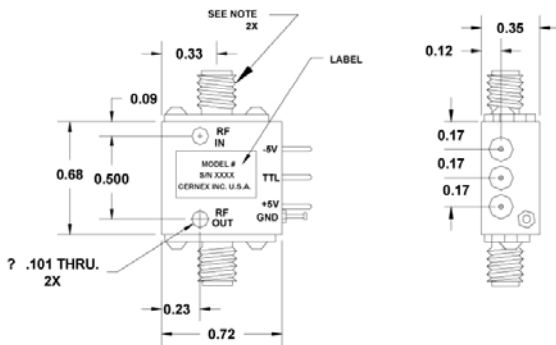

MX SERIES

NOTE:
SMA FEMALE UP TO 26.5 GHz
K-F FOR Ka BAND

2-56 UNC-2B
X 0.130 DEEP
4X

MX SERIES

with WAVEGUIDE CONNECTORS

NOTE:
SMA FEMALE UP TO 26.5 GHz
K-F FOR Ka BAND

SW1

NOTE:
SMA FEMALE UP TO 26.5 GHz
K-F FOR Ka BAND

SW2 (A&B)

NOTE:
SMA FEMALE UP TO 26.5 GHz
K-F FOR Ka BAND

SW3

NOTE:
SMA FEMALE UP TO 26.5 GHz
K-F FOR Ka BAND