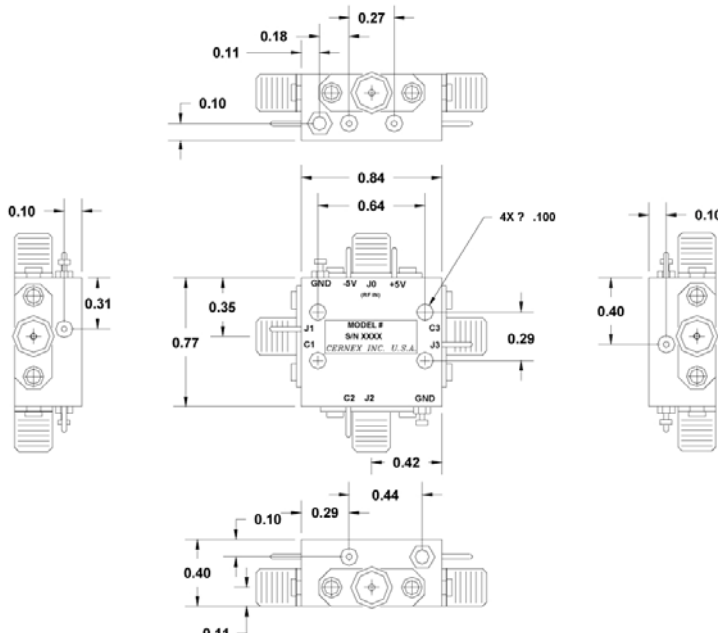

MX SERIES

NOTE:
SMA FEMALE UP TO 26.5 GHz
K-F FOR Ka BAND

2-56 UNC-2B
X 0.130 DEEP
4X

MX SERIES

with WAVEGUIDE CONNECTORS

NOTE:
SMA FEMALE UP TO 26.5 GHz
K-F FOR Ka BAND

SW1

NOTE:
SMA FEMALE UP TO 26.5 GHz
K-F FOR Ka BAND

SW2 (A&B)

NOTE:
SMA FEMALE UP TO 26.5 GHz
K-F FOR Ka BAND

SW3

NOTE:
SMA FEMALE UP TO 26.5 GHz
K-F FOR Ka BAND