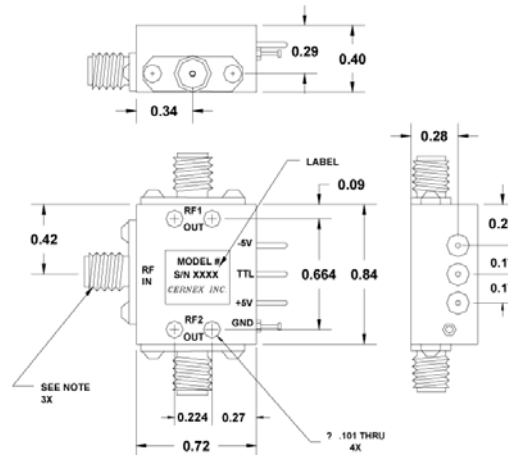

MX SERIES

NOTE:
SMA FEMALE UP TO 26.5 GHz
K-F FOR Ka BAND

2-56 UNC-2B
X 0.130 DEEP
4X

MX SERIES

with WAVEGUIDE CONNECTORS

NOTE:
SMA FEMALE UP TO 26.5 GHz
K-F FOR Ka BAND

SW1

NOTE:
SMA FEMALE UP TO 26.5 GHz
K-F FOR Ka BAND

SW2 (A&B)

NOTE:
SMA FEMALE UP TO 26.5 GHz
K-F FOR Ka BAND

SW3

NOTE:
SMA FEMALE UP TO 26.5 GHz
K-F FOR Ka BAND