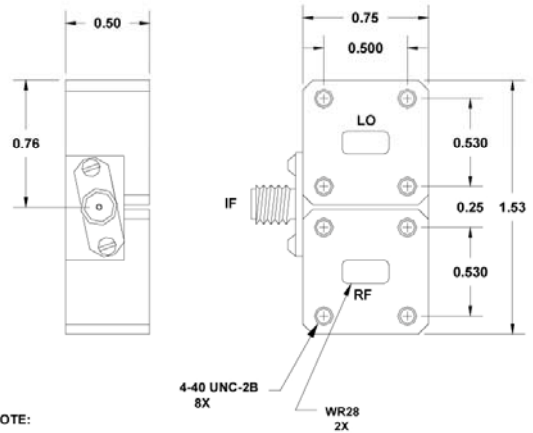

MX SERIES

NOTE:
SMA FEMALE UP TO 26.5 GHz
K-F FOR Ka BAND

2-56 UNC-2B
X 0.130 DEEP
4X

MX SERIES

with WAVEGUIDE CONNECTORS

NOTE:
SMA FEMALE UP TO 26.5 GHz
K-F FOR Ka BAND

SW1

NOTE:
SMA FEMALE UP TO 26.5 GHz
K-F FOR Ka BAND

SW2 (A&B)

NOTE:
SMA FEMALE UP TO 26.5 GHz
K-F FOR Ka BAND

SW3

NOTE:
SMA FEMALE UP TO 26.5 GHz
K-F FOR Ka BAND