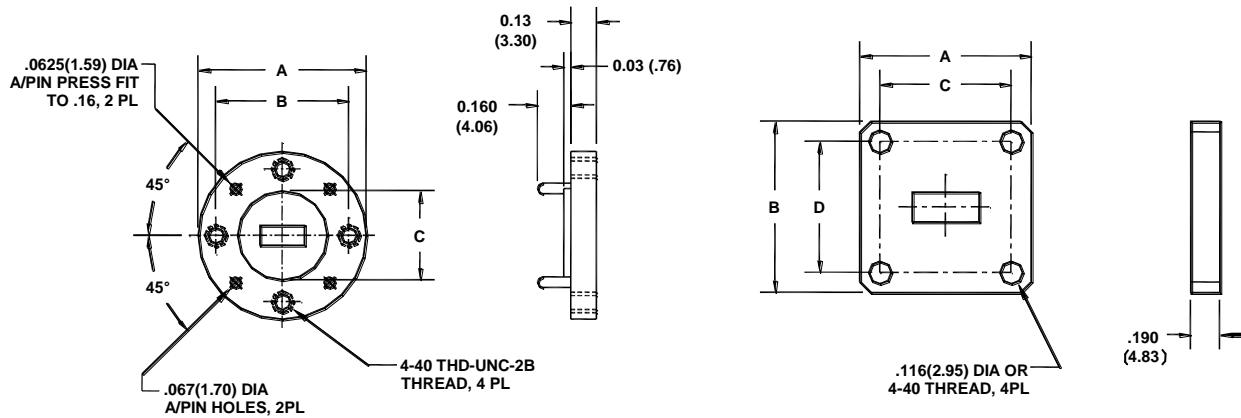

## Waveguide Flange Dimensions

### Waveguide Flange Dimensions

FREQUENCY BAND	WR-22 and WR-19	WR-15 Through WR-2.2
A	1.22/28.6	0.750/19.0
B	0.937/23.8	0.562/14.3
C	0.500/12.7	0.375/9.5

Frequency Band	WR-42	WR-28
A, B	0.875/22.2	0.656/16.6
C	0.640/16.2	0.500/12.7
D	0.670/17.0	0.530/13.5

Frequency GHz	Band	WR #	Inside Dimensions Inches/mm	Cover Flange Reference*	Flange Type
1.12-1.7	-	650	6.5 x 3.25/-	CPR650*	Rectangle
1.7-2.6	-	430	4.3 x 2.15/-	CPR430*	Rectangle
2.2-3.3	-	340	3.4 x 1.7/-	CPR340*	Rectangle
2.6-3.95	-	284	2.84 x 1.34/-	CPR284*	Rectangle
3.3-4.9	-	229	2.29 x 1.145/-	CPR229*	Rectangle
3.95-5.85	-	187	1.872 x .872/-	CPR187*	Rectangle
4.9-7.05	-	159	1.59 x .795/-	CPR159*	Rectangle
5.85-8.2	-	137	1.372 x .622/-	CPR137*	Rectangle
7.05-10	-	112	1.122 x .497/-	CPR112*	Rectangle
7- 11	-	102	1.02 x .510/-	WR102, Cover*	Square
8.2-12.4	-	90	.900 x .400/-	UG-39/U	Square
10-15	-	75	.750 x .375/-	WR75 COVER	Square
12.4-18	-	62	.622 x .311/-	UG-419/U	Square
15-22	-	51	.510 x .255/-	WR51 COVER	Square
18-26.5	K	42	.420 x .170/4.32 x 4.32	UG-595/U	Square

# CERNEXWAVE

Frequency GHz	Band	WR #	Inside Dimensions Inches/mm	Cover Flange Reference*	Flange Type
22-33	Kb	34	.340 x .170/8.64 x 4.32	UBR260	Square
26.5-40	Ka	28	.280 x .140/7.11 x 3.55	UG-599/U	Square
33-50	Q	22	.112 x .224/2.84 x 5.68	UG-383/U	Round
40-60	U	19	.188 x .094/4.77 x 2.38	UG-383/U-M	Round
50-75	V	15	.148 x 0.74/3.75 x 18.8	UG-385/U	Round
60-90	E	12	.122 x .061/3.09 x 1.54	UG-387/U	Round
75-110	W	10	.100 x .050/2.54 x 1.27	UG-387/U-M	Round
90-140	F	8	.080 x .040/2.03 x 1.01	UG-387/U-M	Round
110-170	D	6	.065 x .0325/1.65 x 0.825	UG-387/U-M	Round
140-220	G	5	.051 x .0255/1.29 x 0.65	UG-387/U-M	Round
170-260	-	4	0.043 x 0.0215/1.1 x 0.55	UG-387/U-M	Round
220-325	-	3	0.034 x 0.017/0.86 x 0.43	UG-387/U-M	Round
325-400	-	2.8	0.028 x 0.014/0.71 x 0.355	UG-387/U-M	Round
400-500	-	2.2	0.022 x 0.011/0.56 x 0.28	UG-387/U-M	Round