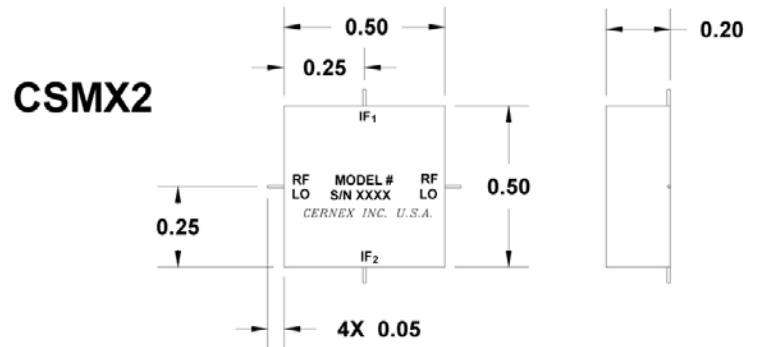

## CSMH Series

CASE TYPE	DIMENSIONS	
	L1	L2
-2	.680	.340
-3	.903	.451
-4	1.126	.563
-5	1.349	.675
-6	1.572	.786

## CSML Series

CASE TYPE	DIMENSIONS	
	L1	L2
-2	.680	.340
-3	.903	.451
-4	1.126	.563
-5	1.349	.675
-6	1.572	.786