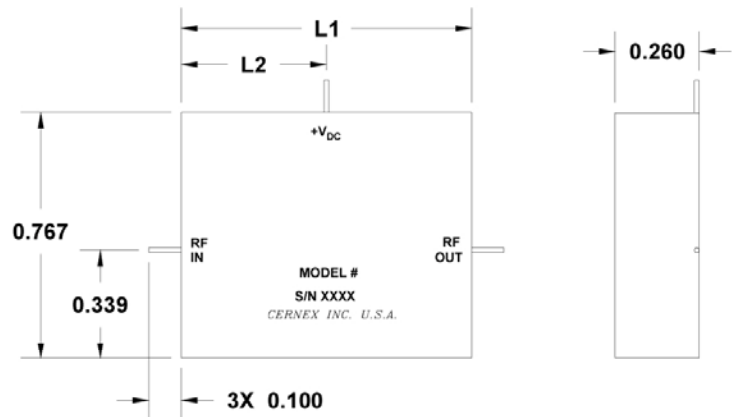

## CSMH Series

CASE TYPE	DIMENSIONS	
	L1	L2
-2	.680	.340
-3	.903	.451
-4	1.126	.563
-5	1.349	.675
-6	1.572	.786

## CSML Series

CASE TYPE	DIMENSIONS	
	L1	L2
-2	.680	.340
-3	.903	.451
-4	1.126	.563
-5	1.349	.675
-6	1.572	.786