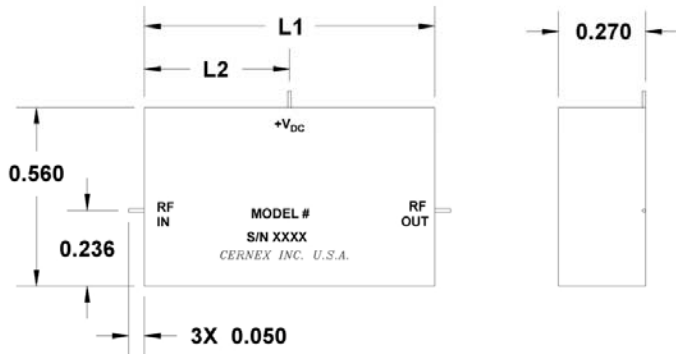

## CSMH Series

CASE TYPE	DIMENSIONS	
	L1	L2
-2	.680	.340
-3	.903	.451
-4	1.126	.563
-5	1.349	.675
-6	1.572	.786

## CSML Series

CASE TYPE	DIMENSIONS	
	L1	L2
-2	.680	.340
-3	.903	.451
-4	1.126	.563
-5	1.349	.675
-6	1.572	.786