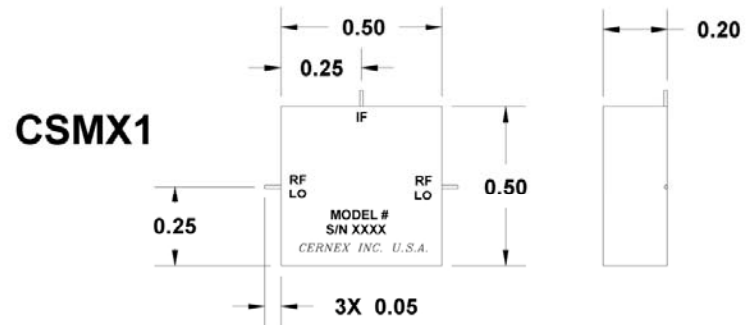

## CSMH Series

CASE TYPE	DIMENSIONS	
	L1	L2
-2	.680	.340
-3	.903	.451
-4	1.126	.563
-5	1.349	.675
-6	1.572	.786

## CSML Series

CASE TYPE	DIMENSIONS	
	L1	L2
-2	.680	.340
-3	.903	.451
-4	1.126	.563
-5	1.349	.675
-6	1.572	.786